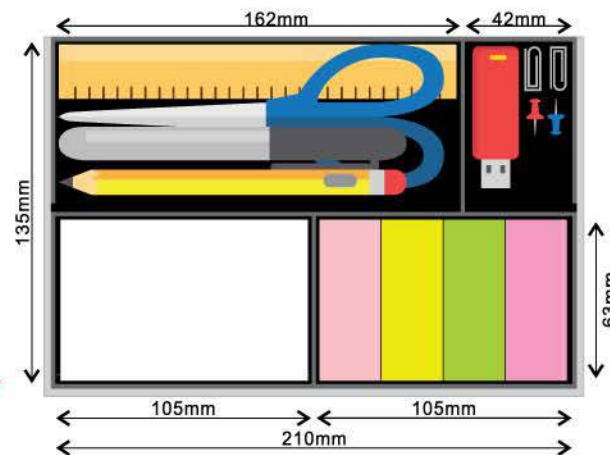

Calendar Inside
Top View

For illustration purpose only.

WK	SUN	MON	TUE	WED	THU	FRI	SAT
		01 New Year's Day	02	03	04	05	06
01		十一月二十 19 Jakhir 1445	廿一	廿二	廿三	廿四	廿五 24
	07	08	09	10	11	12	13
02	廿六 25	廿七	廿八	廿九	十二月初一	初二	初三 1 Rajab
	14	15	16	17	18	19	20
03	初四 2	初五	初六	初七	初八	初九	初十 8
	21	22	23	24	25	26	27
04	十一 9	十二	十三	十四	十五	十六	十七 15
	28	29	30	31			
05	十八 16	十九	二十	廿一	十九		
					DEC 2023 S M T W T F S 31 1 2 3 4 5 6 7 8 9 10 11 12 13 14 15 16 17 18 19 20 21 22 23 24 25 26 27 28 29 30	FEB 2024 S M T W T F S 4 5 6 7 8 9 10 11 12 13 14 15 16 17 18 19 20 21 22 23 24 25 26 27 28 29	**Holiday in-lieu