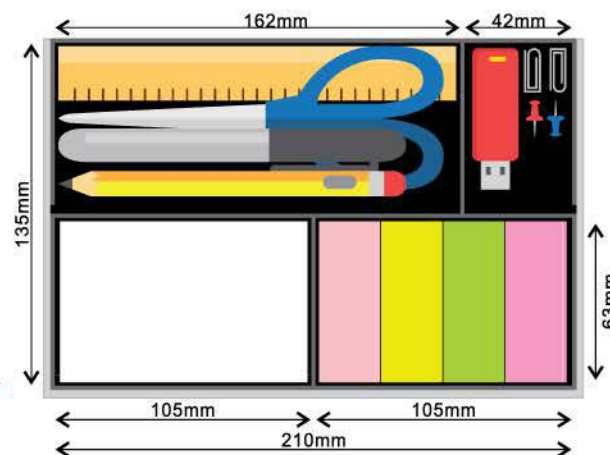

台历封面
Desk calendar
cover sheet

世界最高建筑 WORLD TALLEST BUILDING

Overall Calendar Size:
24mm(H) x 155mm(W) x 216mm(L)

Calendar Size: 113mm x 216mm

Advertisement Space: 32mm x 200mm

Calendar Inside
Top View
For illustration purpose only.