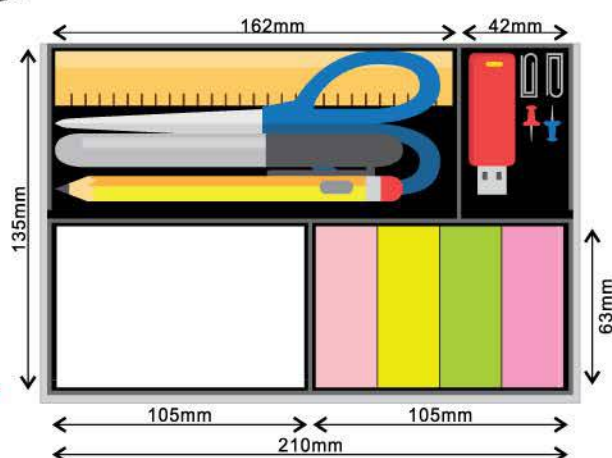

**Holiday in-lieu

700gsm Hard Stand

健康之道 HEALTHY LIVING

Calendar Stand : 152mm x 216mm

Calendar Size : 113mm x 216mm

Advertisement Space : 32mm x 200mm

* Calendar shown is for reference only. Subject to actual, original sample.
** While we take great care in compiling the information on this calendar, we accept no responsibility for any errors or omissions.

台历封面
Desk calendar
cover sheet

自然美景
NATURAL SCENERY

Overall Calendar Size:
24mm(H) x 155mm(W) x 216mm(L)

Calendar Size: 113mm x 216mm

Advertisement Space: 32mm x 200mm

Calendar Inside
Top View

For illustration purpose only.