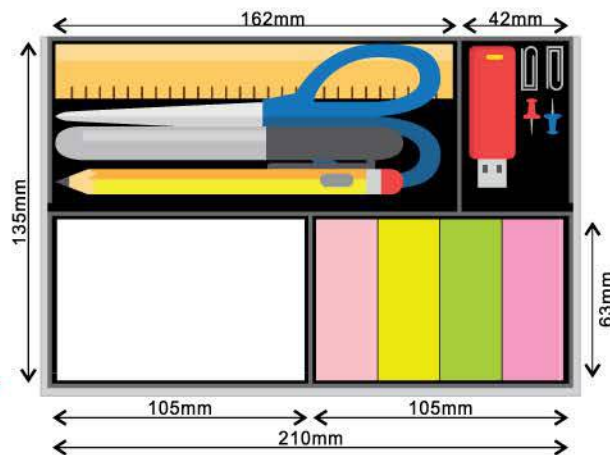

台历封面
Desk calendar
cover sheet

健康之道
HEALTHY LIVING

Overall Calendar Size:
24mm(H) x 155mm(W) x 216mm(L)

Calendar Size: 113mm x 216mm

Advertisement Space: 32mm x 200mm

Calendar Inside
Top View

For illustration purpose only.