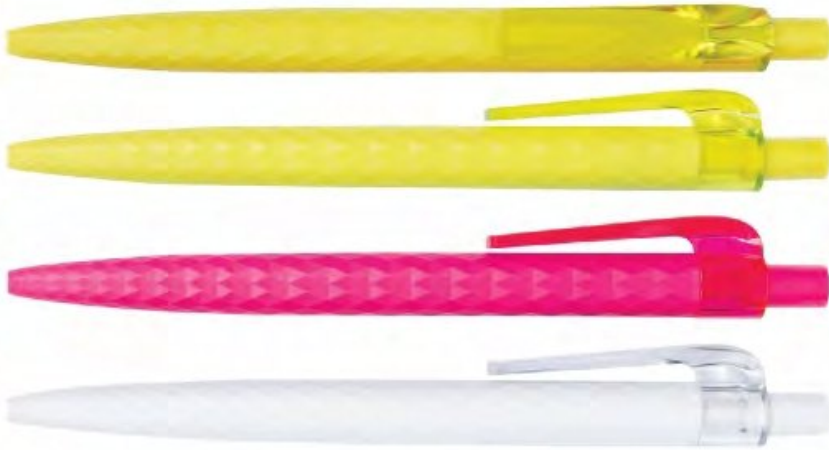

PEN Series

ready stock available

Plastic Pen

Code : PS-2488
Colour : Yellow, Magenta, White
Packing : Individual OPP Bag
Weight : 10g/pc

Printing Size	3cm(L) x 0.6cm(H)	pad print on clip