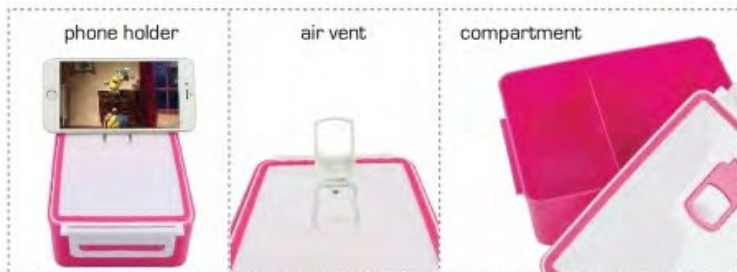

Lunch Box & Tumbler Set

(with phone holder & compartment)

Code : HS-6200

Size : 20.7cm(L) x 19cm(H) - WOVEN BAG

Capacity : 960ml - LUNCH BOX

500ml - TUMBLER

Material : Food Grade PP + TPE (軟胶)

Colour : Pink

Packing : Non Woven Bag

Weight : 260g/set

Printing Size 13cm(L) x 10cm(H) silkscreen