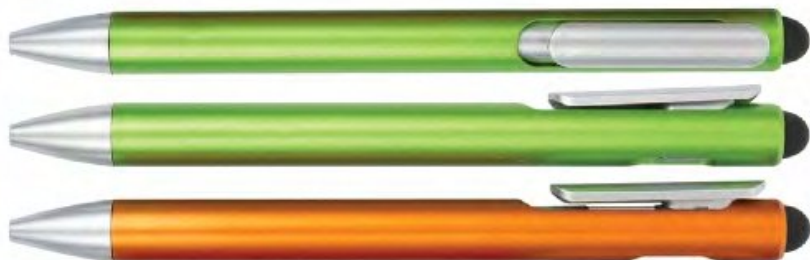

Stylus Half Metal Pen

Code : PS-2042
Colour : Green, Orange
Packing : Individual OPP Bag
Weight : 10g/pc

Printing Size	6cm(L) x 0.48cm(H)	silkscreen
	6cm(L) x 0.8cm(H)	pad print