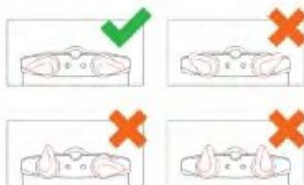

MISCELLANEOUS Series

ready stock available

Portable Weighing Scale

(with measurement tape)

Code : MICS-718E
Material : Plastic + Metal
Colour : Black, Green, Blue, Pink
Packing : Individual OPP Bag + Color Box
Weight : 200g/pc

Printing Size 4cm(L) x 3cm(H) silkscreen

back view

capacity : 35kg

Waterproof Pouch with Lanyard

Code : MICS-124
Size : 10.5cm(L) x 17.5cm(H)
Material : PVC
Colour : Green, Orange, Pink, Blue, White
Packing : Individual OPP Bag
Weight : 50g/pc

Printing Size 5.5cm(L) x 11cm(H) silkscreen