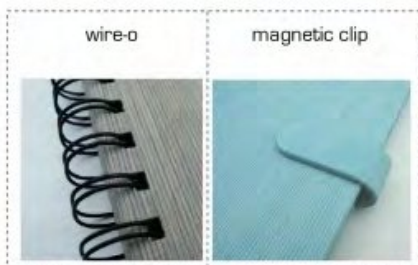

STATIONERY Series

ready stock available

PU Hard Cover Notebook

Code : STS-3066

Size : 14.8cm(L) x 21.5cm(H)

Material : PU

Colour : Blue, Black, Grey

Packing : White Box

Weight : 290g/pc

Printing Size	10cm(L) x 6cm(H)	silkscreen
	5cm(L) x 4cm(H)	deboss