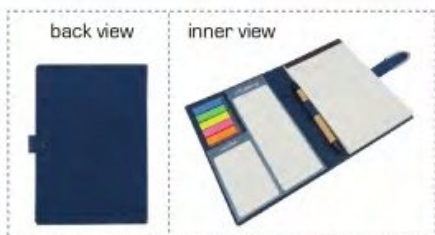

Notebook with Post It Note & Pen

Code : STS-928

Size : 13.8cm(L) x 1.5cm(W) x 20cm(H)

Material : PU

Colour : Green, Red, Blue, Grey

Packing : Individual OPP Bag

Weight : 285g/pc

Printing Size 10cm(L) x 5cm(H) silkscreen
6cm(L) x 2cm(H) deboss