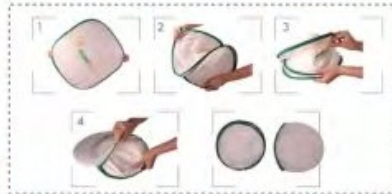

Side Window Sun Shade

Code : SS01
Material : Nylon / Netting
Size : 17"(L) x 14"(H)

Printing Size 35cm(L) x 30cm(H) silkscreen