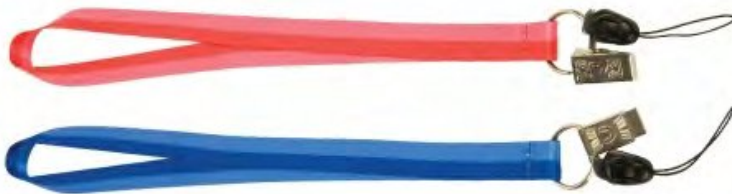

Semi Color Lanyard

Code : LS-102

Size : 44cm(L) x 1.5cm(W)

Material : Polyester

Colour : Red, Blue

Weight : 10g/pc

Printing Size 28cm(L) x 1cm(H) silkscreen