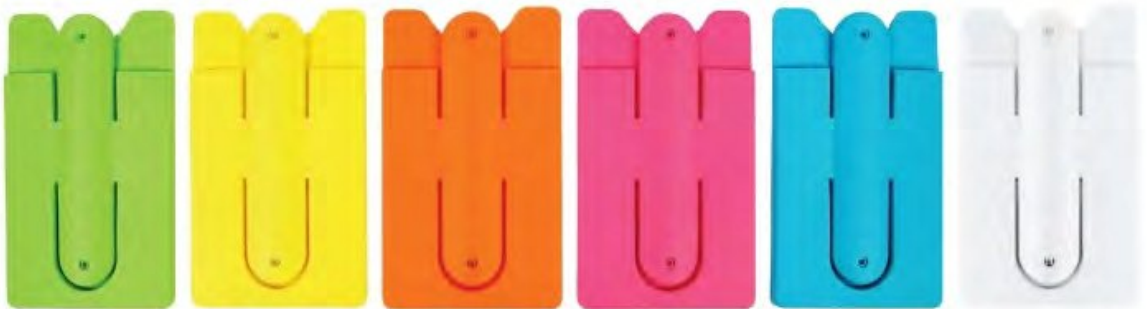

Printing Size 14cm(L) x 12cm(H) silkscreen

Card Holder with Mobile Stand

Code : MICS-114
Size : 9.5cm(L) x 5.8cm(H)
Material : Silicone
Colour : Green, Yellow, Orange, Pink, Blue, White
Packing : Individual OPP Bag with Artcard
Weight : 23g/pc