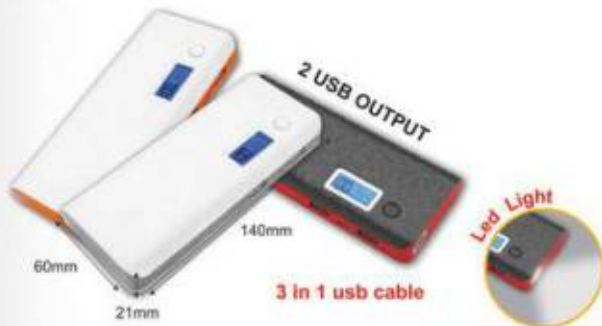

BANK 1201 Powerbank

12,000mAh

Packaging : Gift Box
Color : White+Orange / White+Grey
Black+Red

Printing Methods: