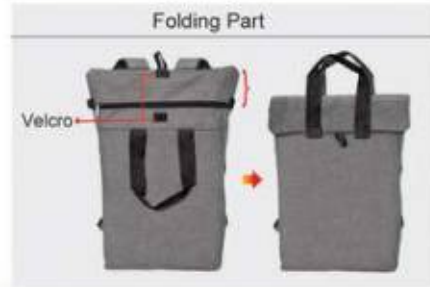

LT 7889
Laptop Back Pack

Material : 2 Tone Imported Nylon
Size : 51cm(H) x 30.5cm(L) x 18cm(W)
Colour : Grey+Maroon / Grey+Blue

Printing Methods :
Compartments **3**

LT 9185
3 in 1 Laptop Back Pack
(Fully Padded Bag)

Material : Imported Nylon
Size : 43cm(H) x 31cm(L) x 12cm(W)
Colour : Black

Printing Methods :
Compartments **3**

LT 7827
Laptop Back Pack (Fully Padded Bag)

Material : 2 Tone Imported Nylon
Size : 43cm(H) x 32cm(L) x 14cm(W)
Colour : Blue / Brown

Printing Methods :
Compartments **3**

LT 9136
3 in 1 Laptop Back Pack
(Fully Padded Bag)

Material : Imported Nylon
Size : 43cm(H) x 31cm(L) x 12cm(W)
Colour : Grey

Printing Methods :
Compartments **3**