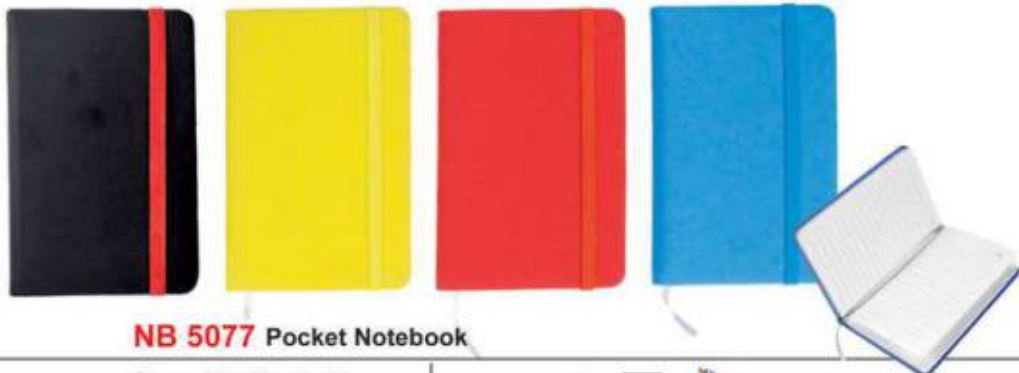

NB 5077 Pocket Notebook

Size : 14cm(H) x 9cm(L)
Colour : Black / Yellow / Red / Blue

Printing Methods