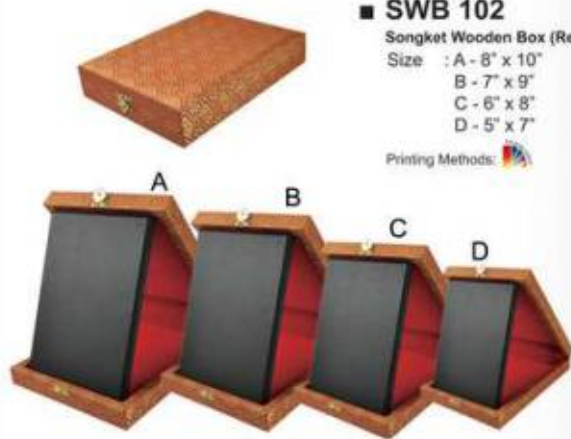

■ **SWB 102**
Songket Wooden Box (Red)
Size : A - 8" x 10"
B - 7" x 9"
C - 6" x 8"
D - 5" x 7"
Printing Methods: