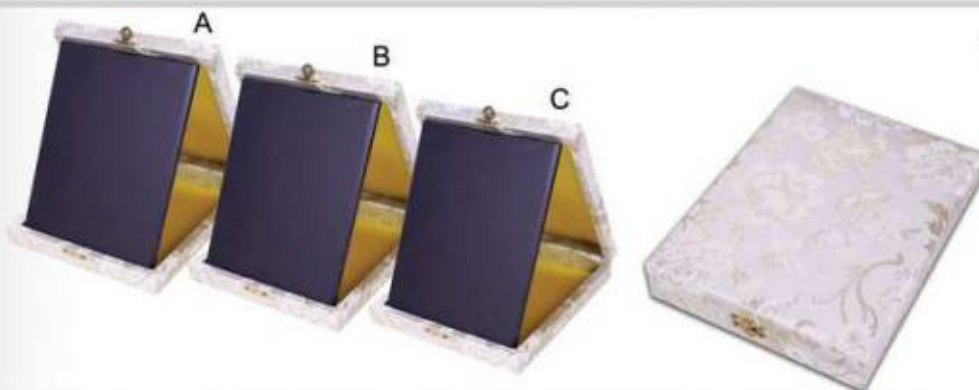

■ **NS 104**
Wooden Box
Size : A - 7" x 9"
      B - 6" x 8"
      C - 5" x 7"
Printing Methods: