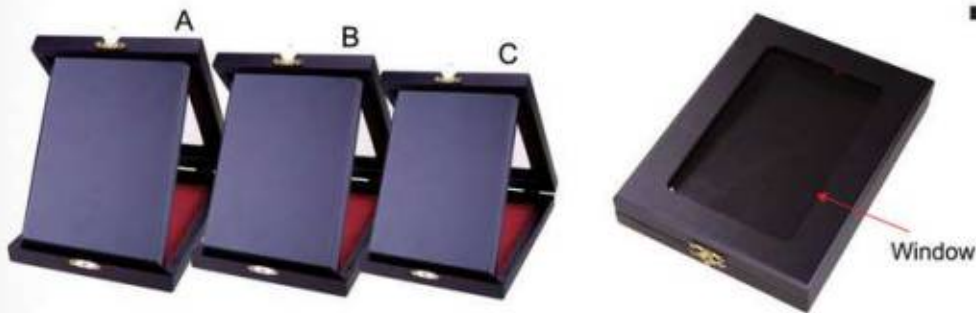

■ **NS 108**
Wooden Box
Size : A - 7" x 9"
      B - 6" x 8"
      C - 5" x 7"
Printing Methods: