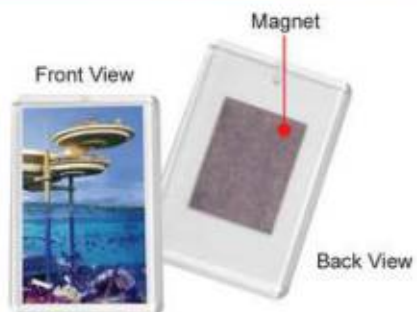

Size : 6cm(H) x 6cm(L)  
 Printing Methods:

**FM 57** Acrylic Fridge Magnet

Size : 7.5cm(H) x 5cm(L)  
 Printing Methods:

**LED 1010 2 in 1 Led Bookmark Clipper**

Colour : Blue / Green / Pink

Printing Methods