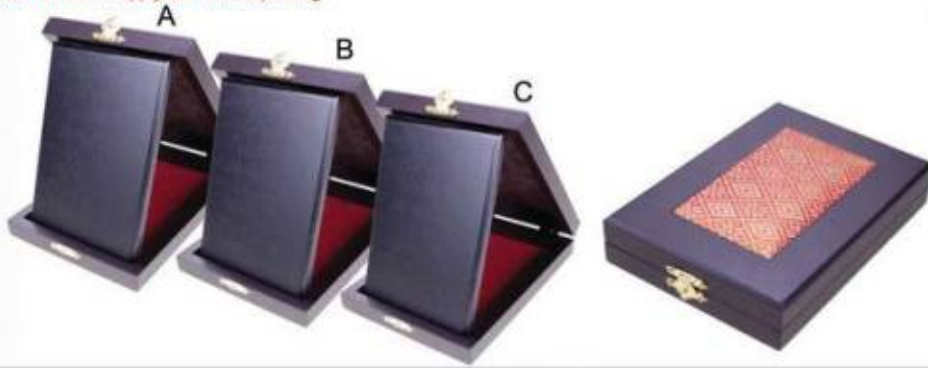

PLAQUE

Remark: *All items supply are without printing.

■ **NF 107**
Songket Wooden Box (Red)
Size : A - 7" x 9"
      B - 6" x 8"
      C - 5" x 7"
Printing Methods: