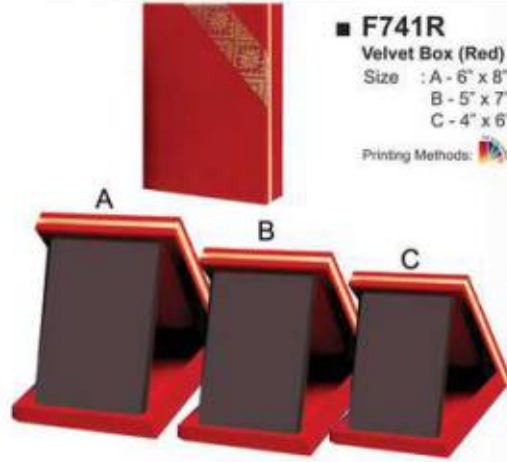

■ **F752R**
Velvet Box (Red)
Size : A - 8" x 10"
B - 7" x 9"
C - 6" x 8"
D - 5" x 7"
Printing Methods: