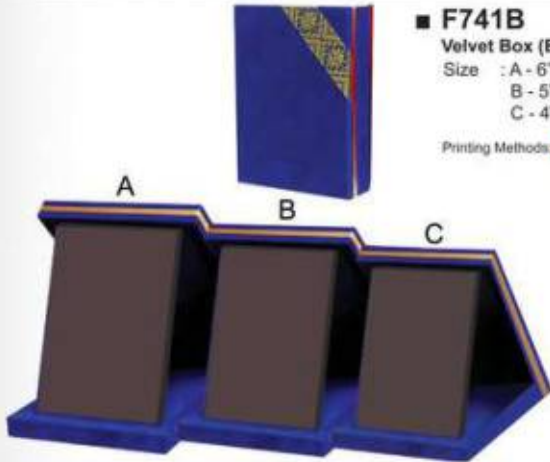

■ **F752B**
Velvet Box (Blue)
Size : A - 8" x 10"
B - 7" x 9"
C - 6" x 8"
D - 5" x 7"
Printing Methods: