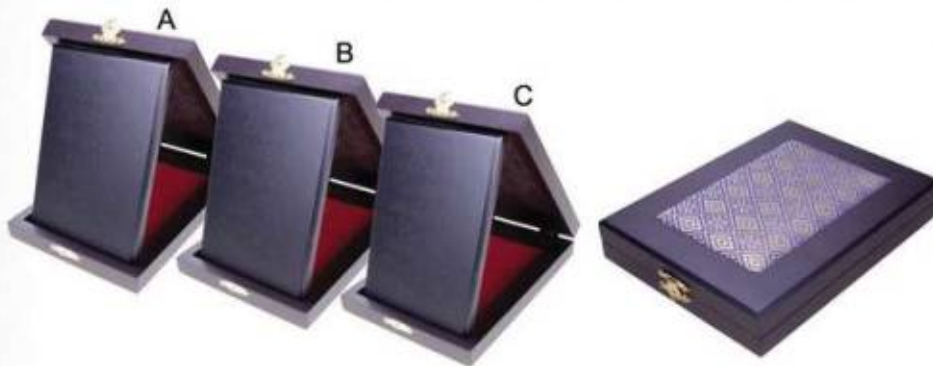

# PLAQUE

Remark: \*All items supply are without printing.

■ **NF 107**  
**Songket Wooden Box (Red)**  
 Size : A - 7" x 9"  
       B - 6" x 8"  
       C - 5" x 7"  
 Printing Methods:

■ **NF 107**  
**Songket Wooden Box (Gold)**  
 Size : A - 7" x 9"  
       B - 6" x 8"  
       C - 5" x 7"  
 Printing Methods: