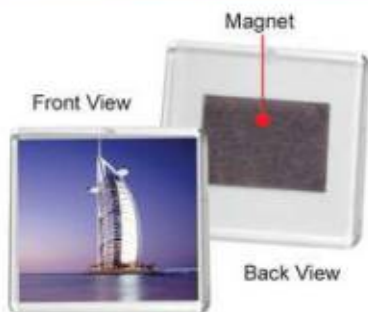

FM 66 Acrylic Fridge Magnet

Size : 6cm(H) x 6cm(L)
Printing Methods: