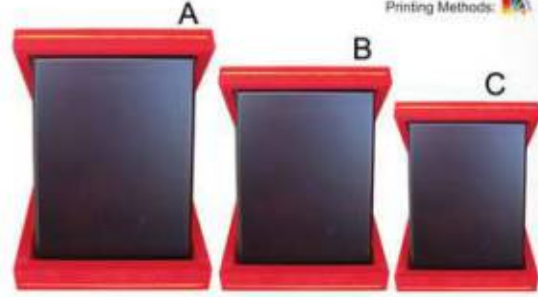

■ **F741R**
Velvet Box (Red)
Size : A - 6" x 8"
B - 5" x 7"
C - 4" x 6"
Printing Methods:

■ **WB2115R**
Velvet Box (Red)
Size : A - 7" x 9"
B - 6" x 8"
C - 5" x 7"
Printing Methods: