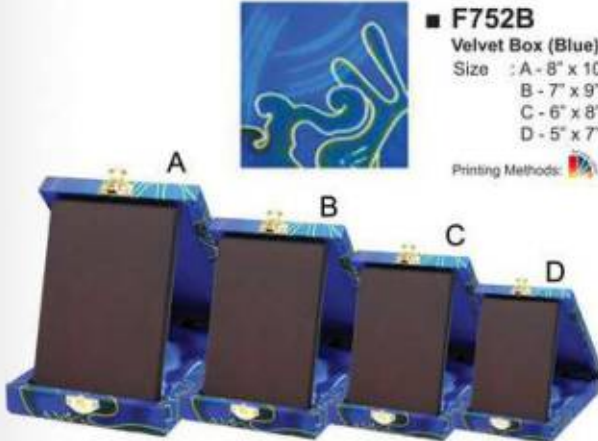

■ **SWB 102**
Songket Wooden Box (Blue)
Size : A - 8" x 10"
B - 7" x 9"
C - 6" x 8"
D - 5" x 7"
Printing Methods: