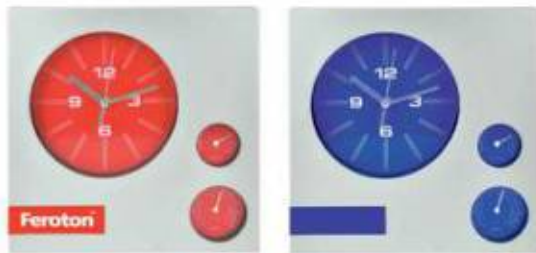

CLK 8908 Square Wall Clock