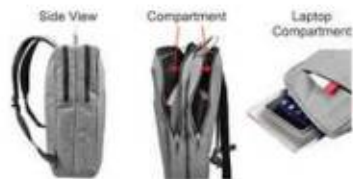

LT 2795 Laptop Back Pack (Fully Padded Bag)

Material: 2 Tone Imported Nylon
Size: 44cm(H) x 27cm(L) x 12.5cm(W)
Colour: Grey / Blue
Fixing Methods: