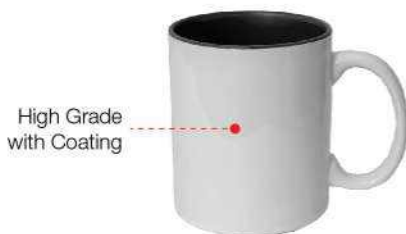

High Grade
with Coating

CR 0302
WHITE /
BLACK