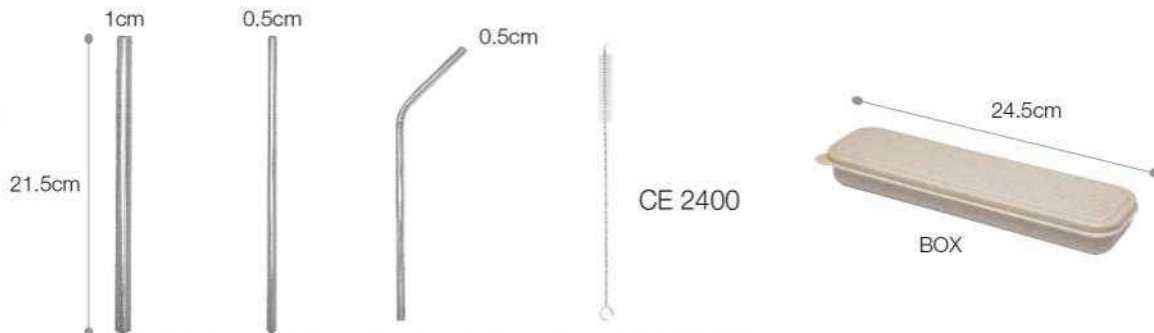

CE CATERING EQUIPMENT SET

24

Description : Stainless Steel Straw Set / 5pcs
Material : Stainless Steel
Packing : Opp Bag

Printing Area Size : 21cm(H) × 3.5cm(W)

Printing Methods SG