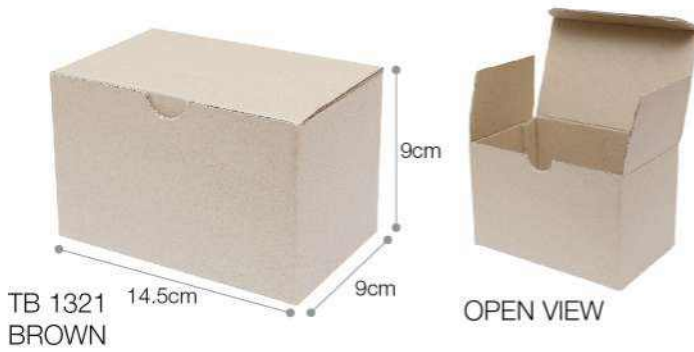

TB GIFT BOX

13 Description : Single Wall Flute
Dimension : 14.5cm(L) × 9cm(W) × 9cm(H)
Printing Methods SG