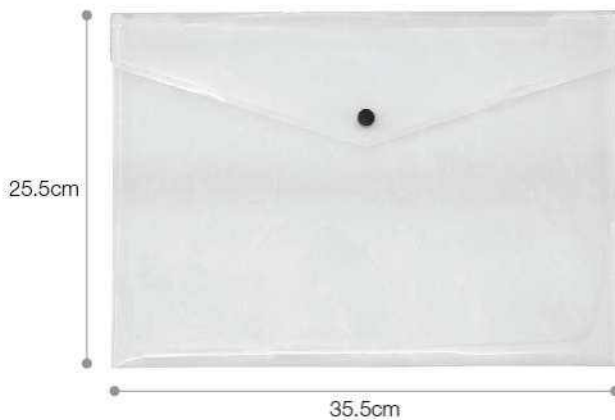

OPEN VIEW

SF SEMINAR FOLDER

04

Material : PVC (20 micron)
Dimension : 35.5cm(L) x 25.5cm(H)

Printing Methods

SG

SF 0400
WHITE

SF 0430
PURPLE