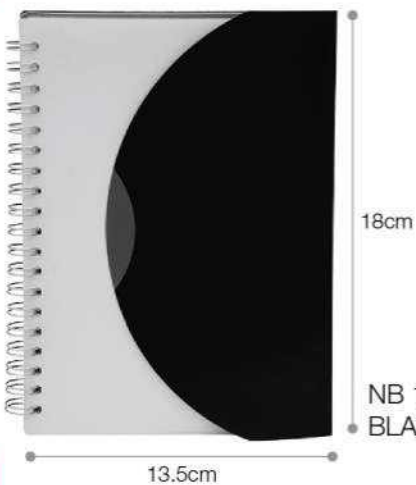

NB NOTEPAD

12 Material : PP Plastic Cover without Pen
Paper : 70 sheets
Packaging : OPP Bag

Dimension : 18cm(H) x 13.5cm(W) - A5 size

Printing Methods SG

NB 1202
BLACK