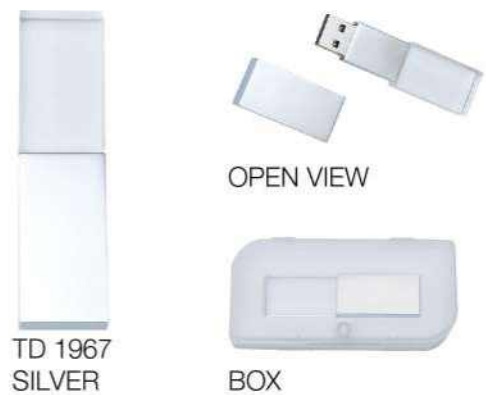

TD USB FLASH DRIVE

19 Description : USB Flash Drive with Box
Capacity : 8GB
Packaging : OPP Bag

Printing Methods SG