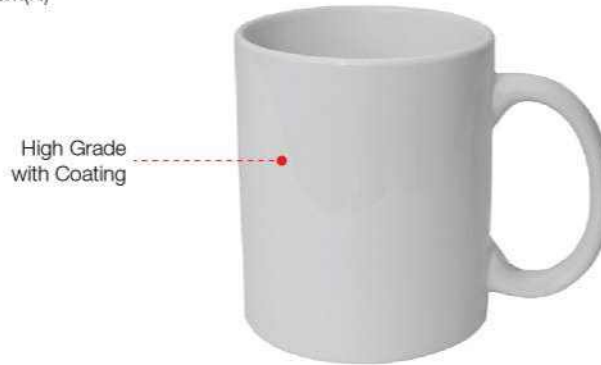

INNER VIEW

CERAMIC MUG / PLATE

CERAMIC MUG CR

01

Material : High Grade Ceramic with Coating
 Capacity : 400ml
 Packaging : Box
 Printing Area Size : 7.5cm(H)

Printing Methods

SG

High Grade
with Coating