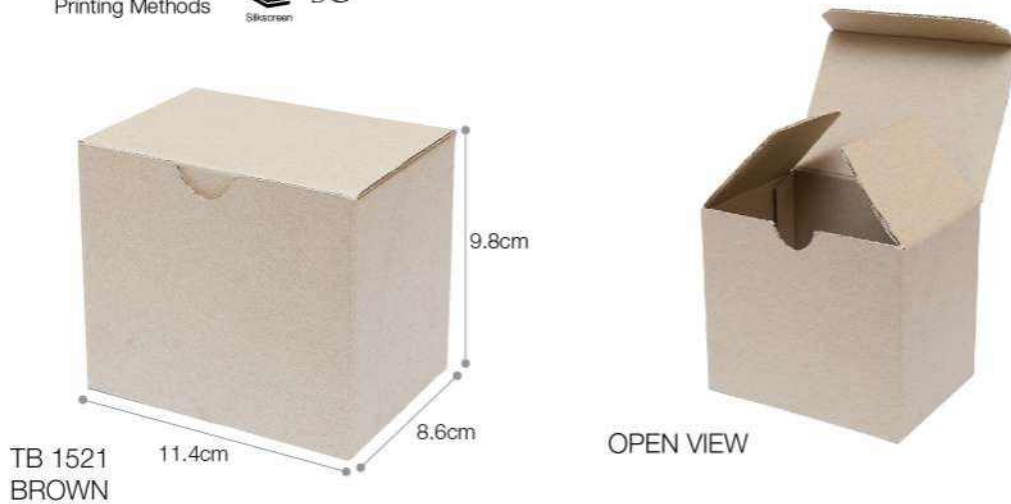

TB GIFT BOX

15 Description : Single Wall Flute
Dimension : 11.4cm(L) × 8.6cm(W) × 9.8cm(H)
Printing Methods SG