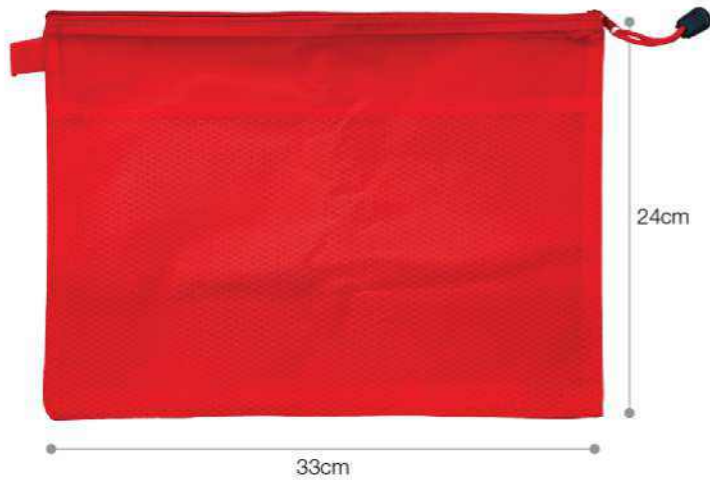

SF 0418
POWDER BLUE

OPEN VIEW

SEMINAR FOLDER

SEMINAR FOLDER SF 03

Material : PVC
Dimension : 33cm(L) x 24cm(H)

Printing Methods  SG

SF 0305
RED

SF 0307
ORANGE