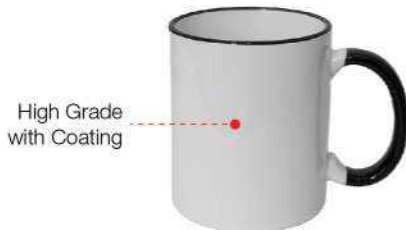

CR 0100
WHITE

CERAMIC MUG CR

02

Material : High Grade Ceramic with Coating
 Capacity : 400ml
 Packaging : Box
 Printing Area Size : 7.5cm(H)

Printing Methods

SG

High Grade
with Coating

CR 0202
WHITE /
BLACK