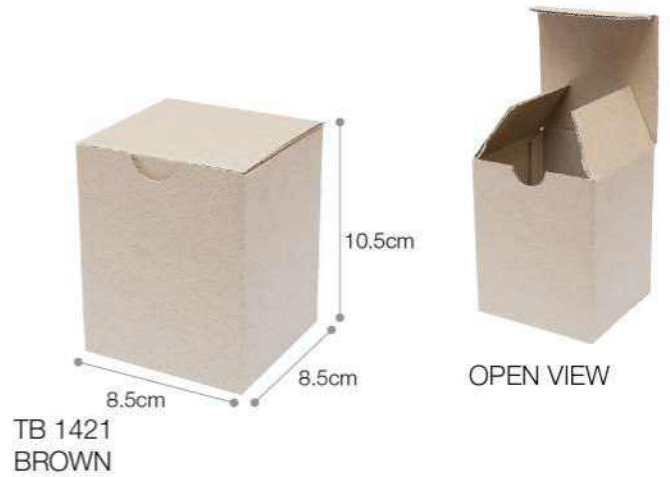

TB GIFT BOX

14 Description : Single Wall Flute
Dimension : 8.5cm(L) × 8.5cm(W) × 10.5cm(H)
Printing Methods SG