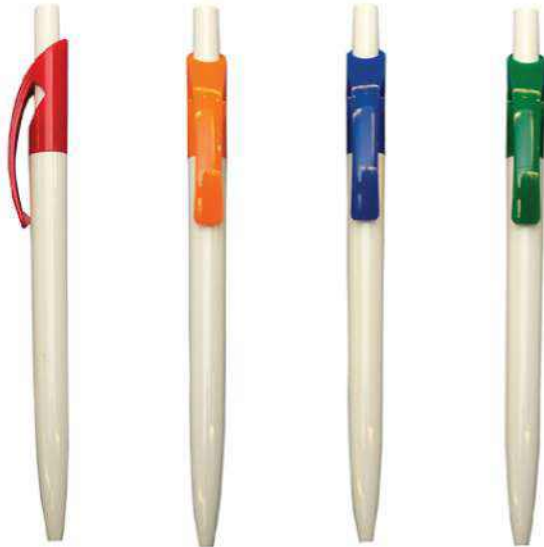

PP PLASTIC PEN

41 Ink : Black Type: Ball Pen
Printing Methods SG
Printing Area Size : 6cm x 0.5cm(H)

PP 4105 RED   PP 4107 ORANGE   PP 4108 ROYAL BLUE   PP 4123 GREEN