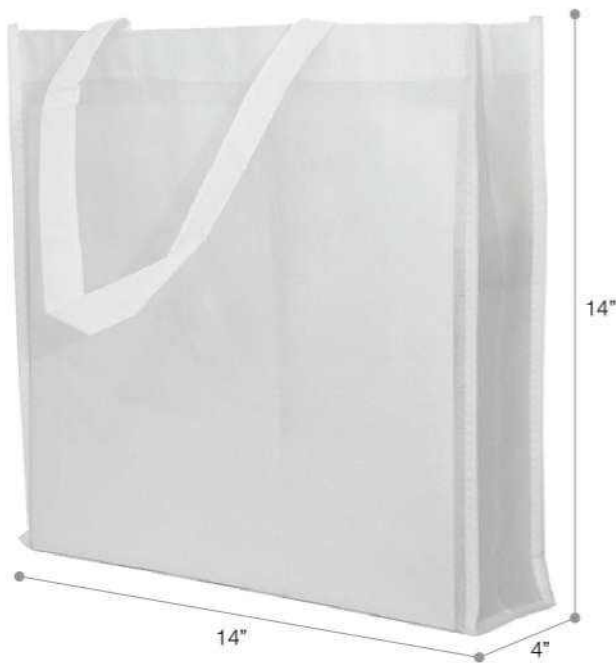

NON-WOVEN BAG

Material : Non-Woven (A3 size) (90gsm)
Dimension : 14"(H) x 14"(W) x 4"(D)
Printing Area Size : 12"(W) x 11"(H)
Printing Methods SG

NON-WOVEN BAG NW 05

Finished : Fully Stitches

• A3 SIZE

NW 0500
WHITE