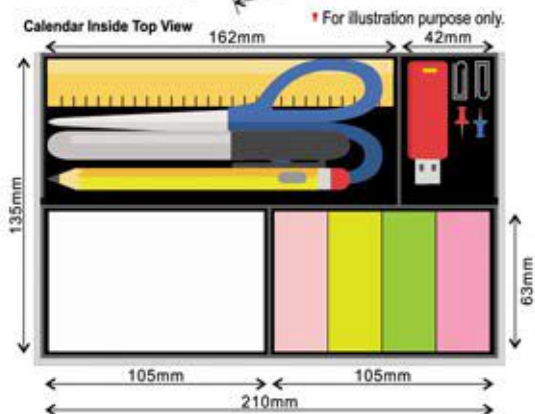

# Desk Calendar

Calendar Stand : 152mm x 216mm  
 Calendar Size : 113mm x 216mm  
 Advertisement Space : 32mm x 200mm

Overall Calendar Size:  
24mm(H) x 155mm(W) x 216mm(L)  
Calendar Size: 113mm x 216mm  
Advertisement Space: 32mm x 200mm