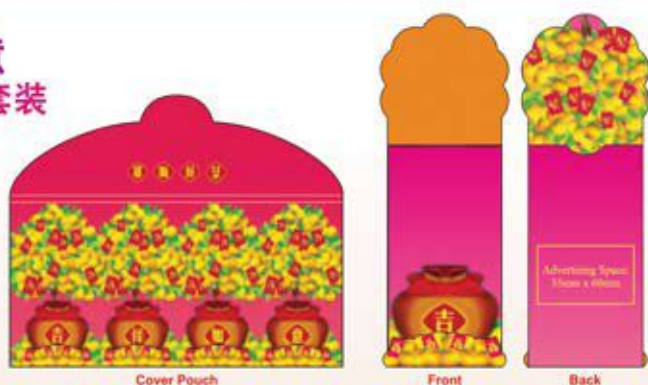

Hot-Stamping Colour Red Packet

鼠来宝过肥年 豪华红包套装 Code: CD67

6 In 1 Collection Set Hot Stamping Red Packet with Cover Pouch

Red Packet Paper Material:
157gsm Artpaper + Soft Touch Lamination + Gold Hot Stamping

Product Size : 175mm x 90mm

Advertisement Space : 35mm x 60mm

Cover Pouch Paper Material:
250gsm Art Card + Soft Touch Lamination + Gold Hot Stamping

Product Size : 220mm x 100mm

4 In 1 Collection Set 吉祥如意 Red Packet 豪华红包套装 with Cover Pouch Code: CD41

Red Packet Paper Material:
210gsm Premium Plus Paper + Gold Hot Stamping

Product Size : 173mm x 95mm

Advertisement Space : 35mm x 60mm

Cover Pouch Paper Material:
250gsm Art Card + Matt Lamination + Hot Stamping Gold

Product Size : 105mm x 188mm

Back