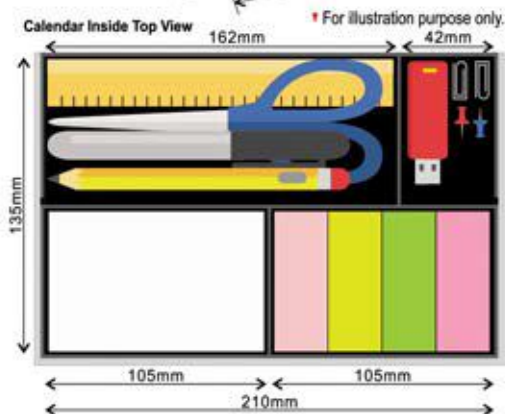

台历封面
Desk calendar
cover sheet

For illustration purpose only.

SUN	MON	TUE	WED	THU	FRI	SAT
	DEC 2019	FEB 2020	01 New Year's Day (Misc & Sports)	02	03	04
05	06	07	08	09	10	11
12	13	14	15	16	17	18
19	20	21	22	23	24	25 Chinese New Year (Misc & Sports)
26 Chinese New Year (Misc & Sports)	27	28	29	30	31	01 JAN 2020