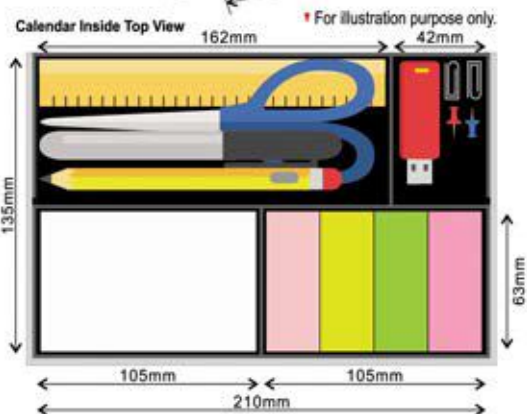

台历封面
Desk calendar
cover sheet

For illustration purpose only.

Deluxe Double Memo Calendar

13 Sheets

Overall Calendar Size:
24mm(H) x 155mm(W) x 216mm(L)
Calendar Size: 113mm x 216mm
Advertisement Space: 32mm x 200mm