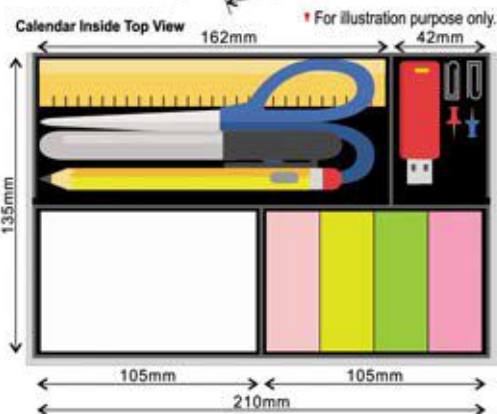

台历封面
Desk calendar
cover sheet

For illustration purpose only.

Deluxe Double Memo Calendar

13 Sheets

Overall Calendar Size:
24mm(H) x 155mm(W) x 216mm(L)
Calendar Size: 113mm x 216mm
Advertisement Space: 32mm x 200mm