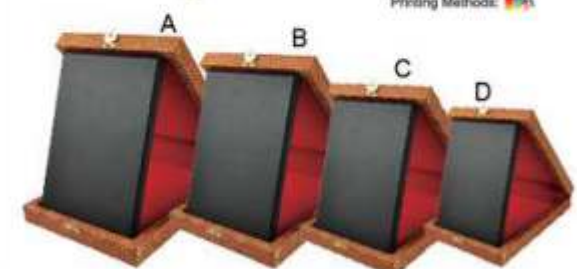

■ **SWB 102**

Songket Wooden Box (Red)

Size : A - 8" x 10"
B - 7" x 9"
C - 6" x 8"
D - 5" x 7"

Printing Methods:

Remark: * All items supply are without printing.