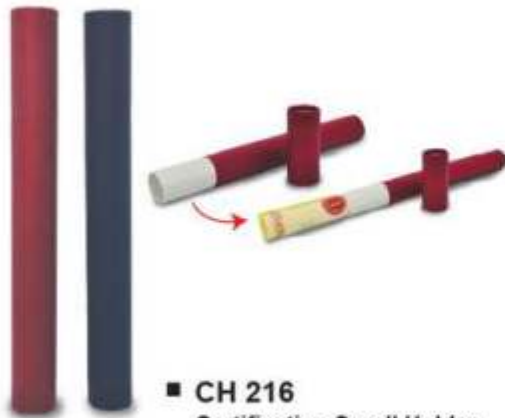

■ **CH 216**
Certification Scroll Holder
Color : Maroon / N Blue
Printing Methods: