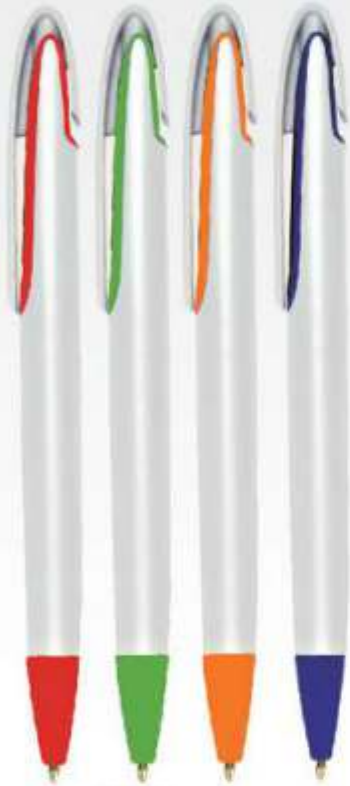

Printing Methods:

PLASTIC PEN

■ **PP 865**
Color : Red / Green / Orange / Blue