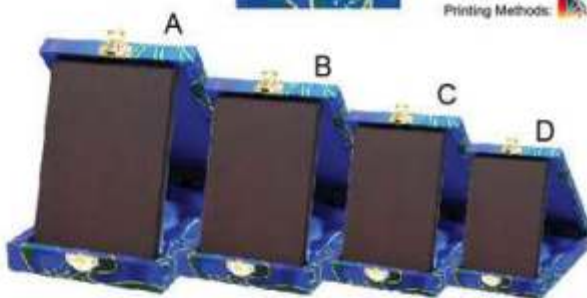

Velvet Box (Red)

Size : A - 6" x 8"
 B - 5" x 7"
 C - 4" x 6"

Printing Methods:

■ **F752B**

Velvet Box (Blue)

Size : A - 8" x 10"
 B - 7" x 9"
 C - 6" x 8"
 D - 5" x 7"

Printing Methods:

■ **F752R**