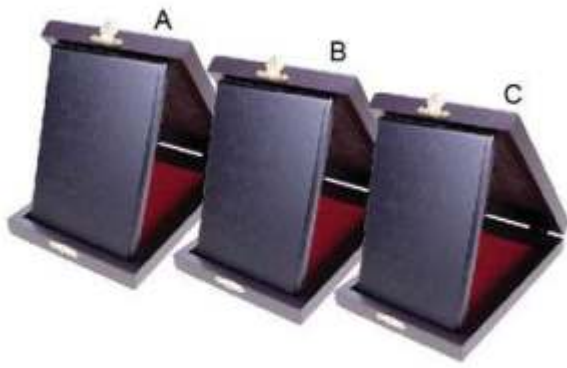

■ **SWB 102**

Songket Wooden Box (Red)

Size : A - 8" x 10"
 B - 7" x 9"
 C - 6" x 8"
 D - 5" x 7"

Printing Methods:

Remark: * All items supply are without printing.

■ **NF 107**
Songket Wooden Box (Red)
 Size : A - 7" x 9"
 B - 6" x 8"
 C - 5" x 7"
 Printing Methods: