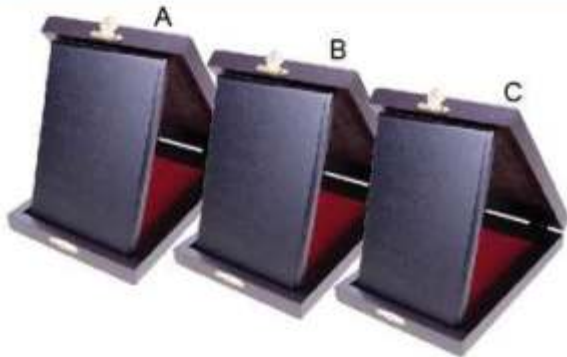

■ **SWB 102**

Songket Wooden Box (Red)

Size : A - 8" x 10"
 B - 7" x 9"
 C - 6" x 8"
 D - 5" x 7"

Printing Methods:

Remark: * All items supply are without printing.

■ **NF 107**
Songket Wooden Box (Red)
 Size : A - 7" x 9"
 B - 6" x 8"
 C - 5" x 7"
 Printing Methods: