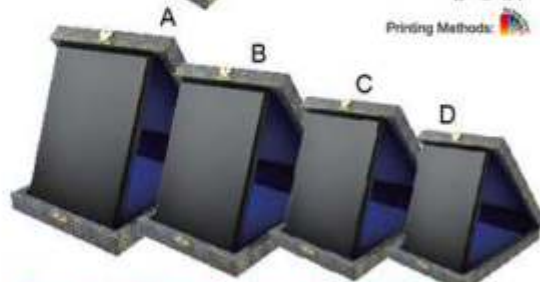

Velvet Box (Red)

Size : A - 8" x 10"
 B - 7" x 9"
 C - 6" x 8"
 D - 5" x 7"

Printing Methods:

■ **SWB 102**

Songket Wooden Box (Blue)

Size : A - 8" x 10"
 B - 7" x 9"
 C - 6" x 8"
 D - 5" x 7"

Printing Methods: