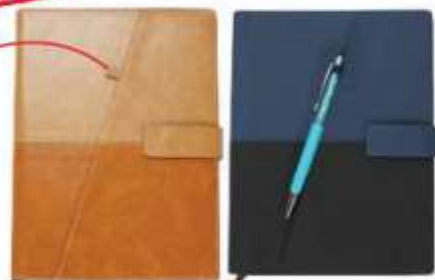

PU ORGANIZER / NOTEBOOK

NEW ARRIVAL

Pen Holder

■ **NB 6088**
PU Organizer

Size : 23cm(H) x 18cm(L)
Color : Brown / Dark Blue
Printing Methods:

NEW ARRIVAL

■ **NB 0448**
PU Organizer With Zipper

Size : 25.5cm(H) x 20cm(L)
Color : Orange / Blue / Red
Printing Methods: