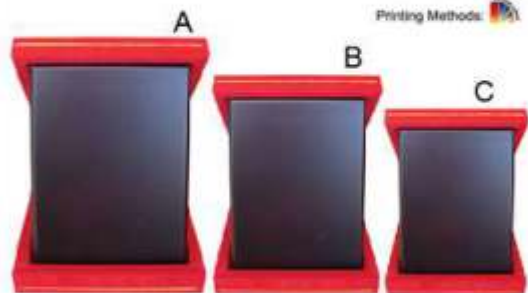

■ **WB2115R**

Velvet Box (Red)

Size : A - 7" x 9"
B - 6" x 8"
C - 5" x 7"

Printing Methods: