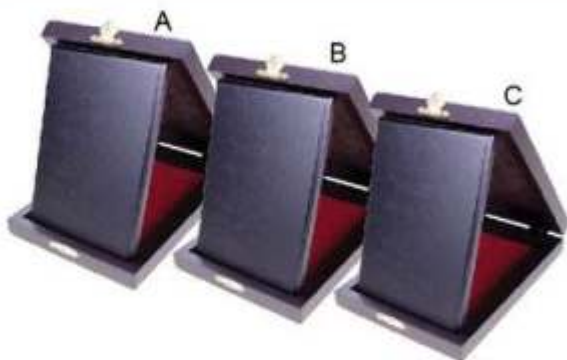

■ **NF 107**
Songket Wooden Box (Gold)
Size : A - 7" x 9"
      B - 6" x 8"
      C - 5" x 7"
Printing Methods:

STOCK AVAILABLE

Remark: * All items supply are without printing.

PLAQUE