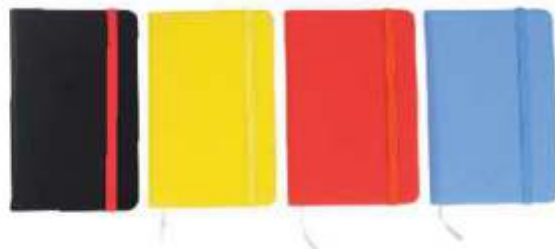

■ NB 5077 Pocket Notebook

Size : 14cm(H) x 9cm(L)
Color : Black / Yellow / Red / Blue
Printing Methods:

STOCK AVAILABLE

STATIONERY - PU ORGANIZER / NOTEBOOK