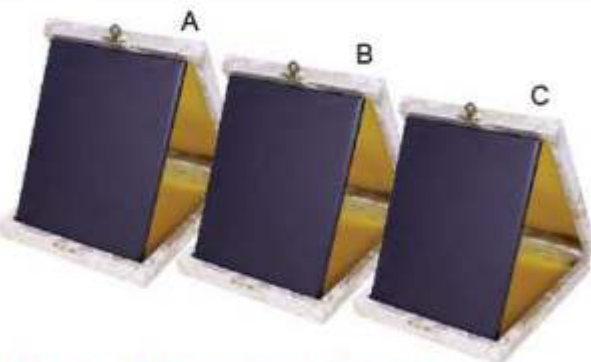

STOCK AVAILABLE

Remark: * All items supply are without printing.

PLAQUE