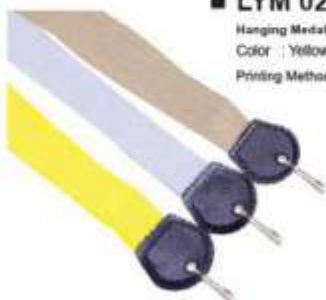

■ LYM 0200
Hanging Medal Lanyard 20mm
Color : Yellow / Grey / Brown
Printing Methods: