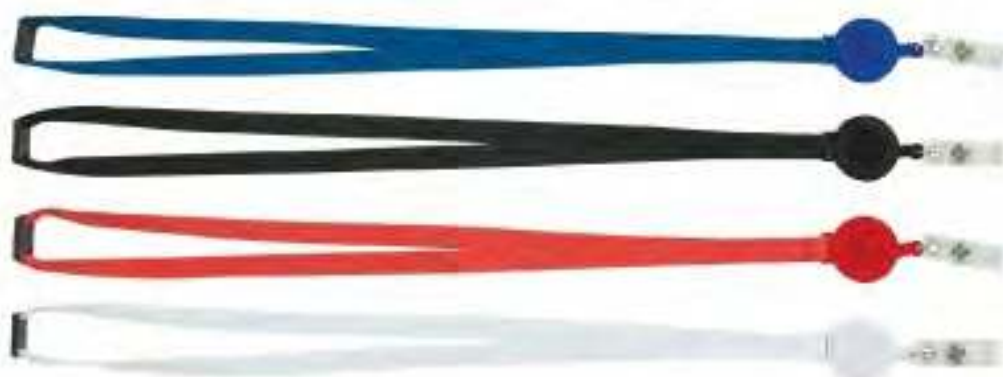

Code : BG-5011

Colour : Silver, Blue, Red
 Packing : Nylon Pouch
 Weight : 115g/pc

Printing Size 4cm(L) x 1.3cm(H) silkscreen

LANYARD Series ready stock available

Safety Pull String Lanyard

(with pull string & safety clip)