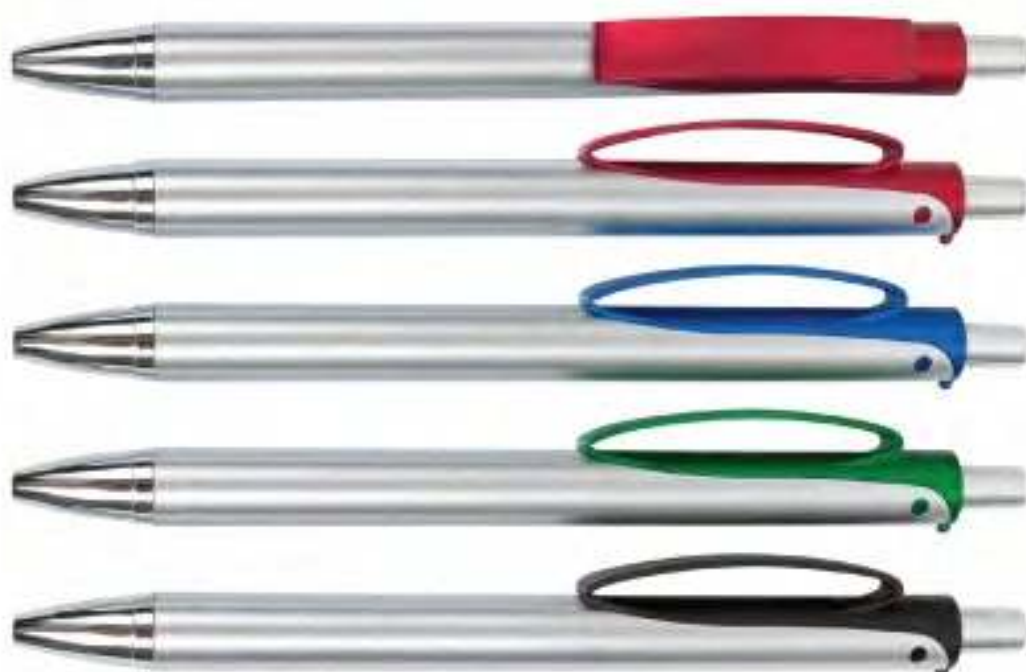

PEN Series ready stock available

Plastic Pen

Code : PS-312
Colour : Red, Blue, Green, Black
Packing : Individual OPP Bag
Weight : 15g/pc

Printing Size	7cm[L] x 0.48cm[H]	silkscreen
	7cm[L] x 0.8cm[H]	pad print