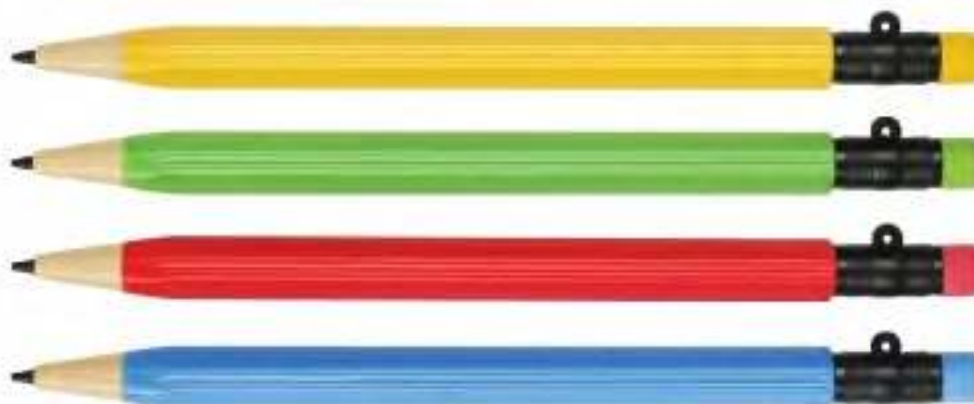

Eco Mechanical Pencil

Code : BG-909

Colour : Yellow, Green, Red, Blue

Packing : Individual OPP Bag

Weight : 5g/pc

Printing Size	8cm[L] x 0.4cm[H]	silkscreen