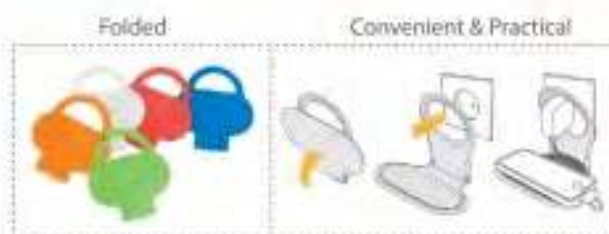

Handphone Charging Holder

Code : MICS-101

Material : ABS

Colour : Green, White, Blue, Red, Orange

Packing : Individual OPP Bag

Weight : 20g/pc

Printing Size: 6cm(L) x 2.5cm(H) silkscreen