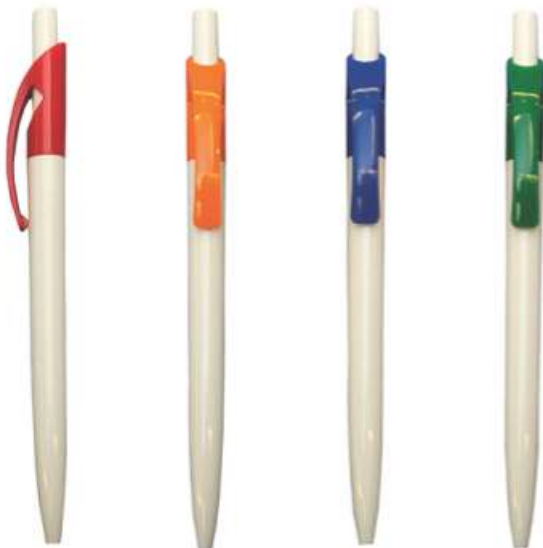

PP PLASTIC PEN

39 Ink : Black

Printing Methods

PP 3907 ORANGE
PP 3913 LIME GREEN
PP 3928 SEA BLUE
PP 3930 PURPLE

PP PLASTIC PEN

41 Ink : Black

Printing Methods

PP 4105 RED
PP 4107 ORANGE
PP 4108 ROYAL BLUE
PP 4123 GREEN