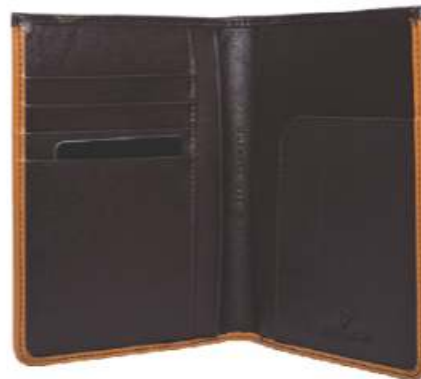

PIERRE CARDIN 21

PR
21

Material : Genuine Leather
Dimension : 14cm(H) × 10cm(W)

- Open passport compartment
- Card compartments with passport slot

PIERRE CARDIN 22

PR
22

Material : Genuine Leather
Dimension : 14cm(H) × 10cm(W)

- Open passport compartment
- Card compartments with passport slot

INNER VIEW

PIERRE CARDIN 23

PR
23

Material : Polyester
Dimension : 53cm(W) × 20cm(D) × 33cm(H)

- 2 zippered front compartment
- 1 zippered main compartment