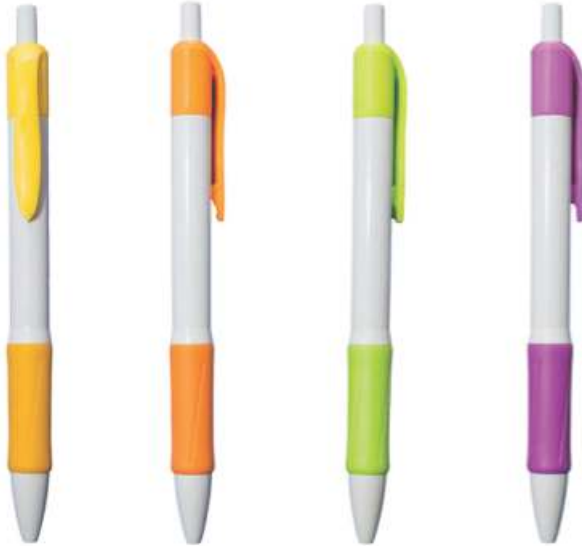

PP PLASTIC PEN

42 Ink : Black

Printing Methods

PP 4202 BLACK
PP 4205 RED
PP 4207 ORANGE
PP 4208 ROYAL BLUE
PP 4213 LIME GREEN

PLASTIC PEN

PLASTIC PEN PP 43

Ink : Black

Printing Methods