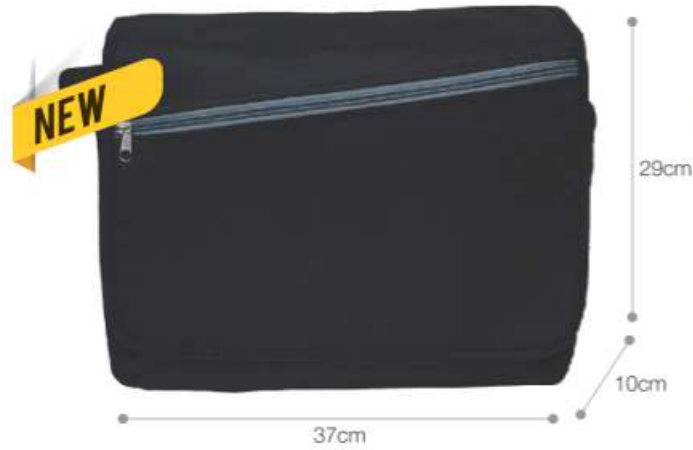

HANDLE

BAG

SLING BAG SL

06

Material : Nylon 600D
Dimension : 37cm(L) × 10cm(W) × 29cm(H)

Function : 3 Compartments / Laptop Lining Pocket

Printing Methods

SL 0602
BLACK