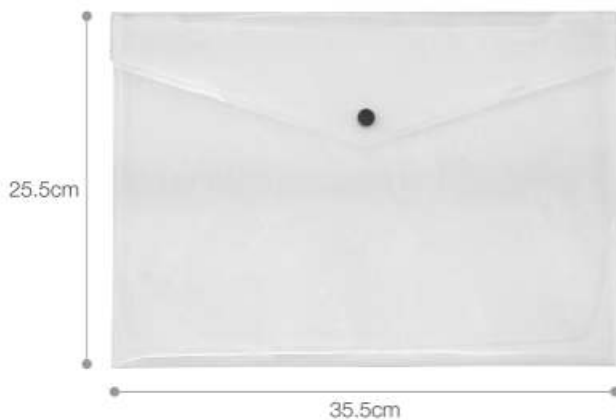

SF SEMINAR FOLDER

04 Material : PVC (20 micron)
Dimension : 35.5cm(L) x 25.5cm(H)

Printing Methods

SF 0400
WHITE