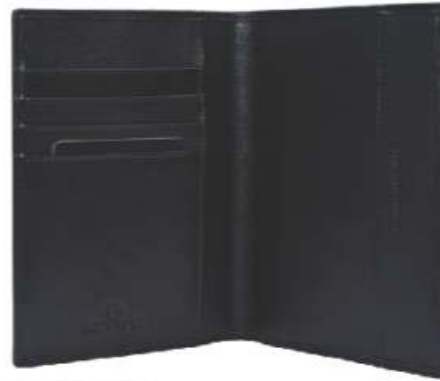

INNER VIEW

PIERRE CARDIN 22

PR
22

Material : Genuine Leather
Dimension : 14cm(H) × 10cm(W)

- Open passport compartment
- Card compartments with passport slot