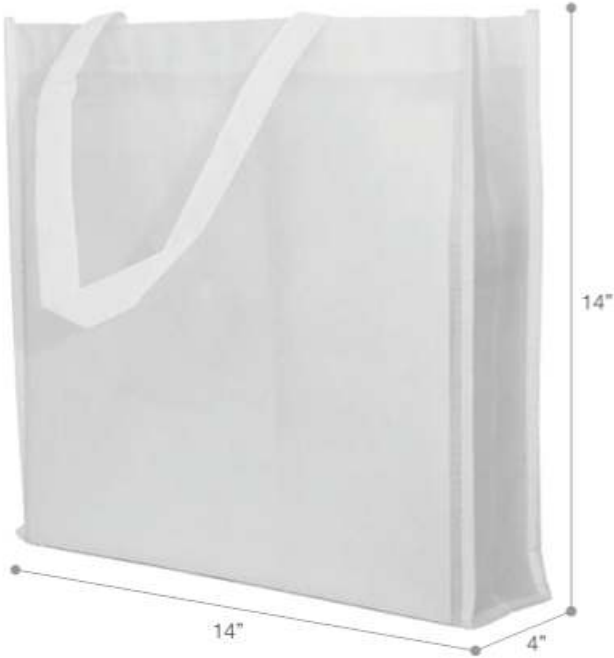

NON-WOVEN BAG

NON-WOVEN BAG NW

05

Material : Non-Woven (A3 size) (90gsm)
Dimension : 14"(H) × 14"(W) × 4"(D)

Printing Methods Screens CMYK

• A3 SIZE

NW 0500
WHITE